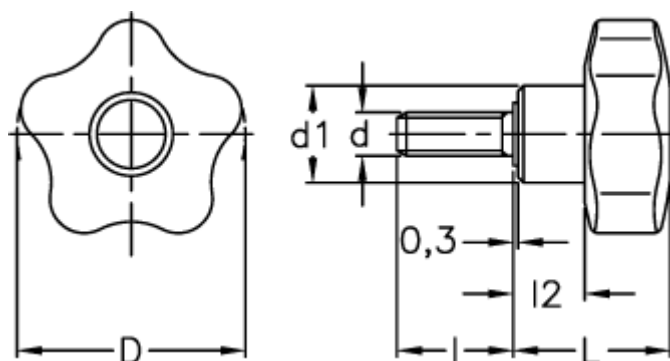

Article number: 23020699199

Description: E+G Lobe knob  
VCT.40 p-M8x55-C9, black cap

## Measures

D	= 40
d1	= 17
d 6g	= M8
l	= 55
L	= 27.0
l2	= 12